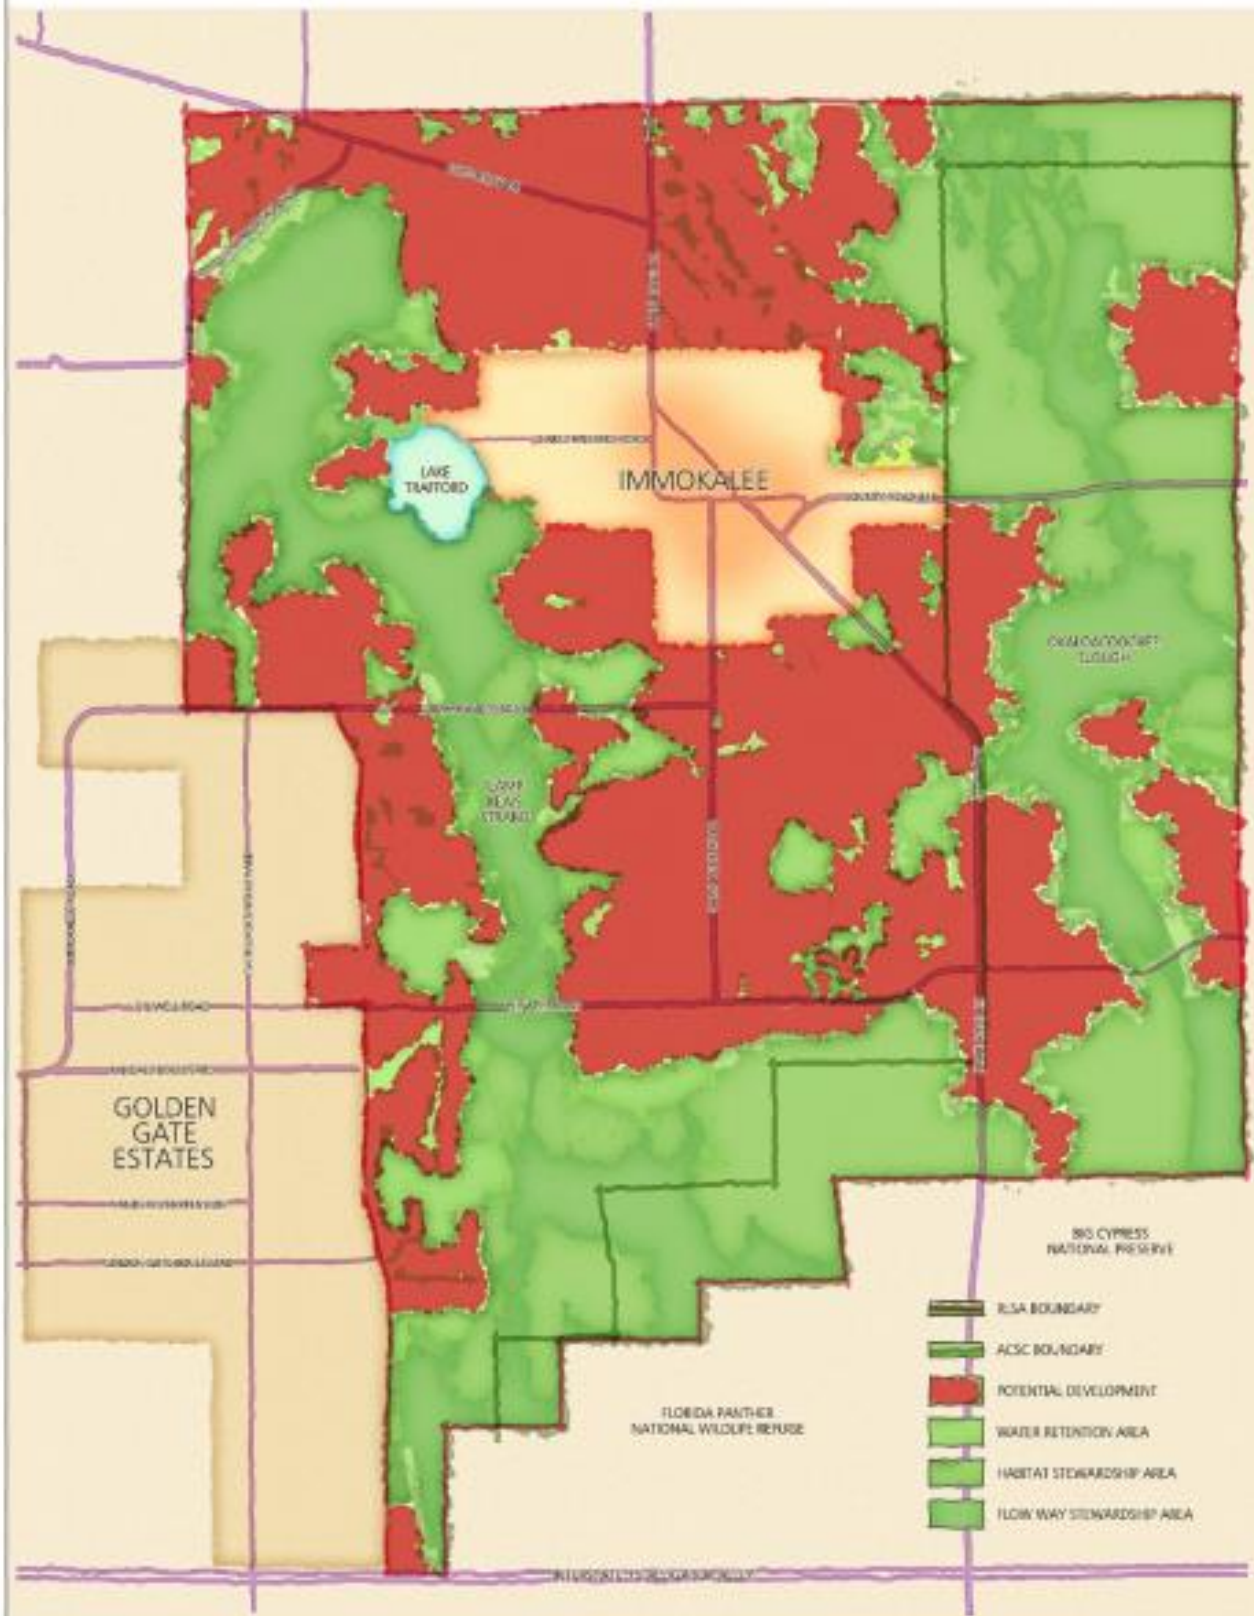

# 2002 RLSA OVERLAY

This RLSA Overlay plan was prepared solely for the purpose of presenting a general depiction of potential Stewardship Sending Areas, potential development areas, and other features based on the adopted RLSA Overlay. The RLSA is a voluntary, incentive based program, and the specific features shown on this plan are not to be construed as part of the Future Land Use Map, shall not be used in a regulatory manner, nor shall it be construed to be a binding or definitive depiction of future SRAs or SSAs, which are subject to the designation and approval procedures set forth in the Collier County Growth Management Plan and Land Development Code. Areas shown as potential development may become SRAs, SSAs, or be developed in accordance with the underlying Rural/Agricultural zoning classification.